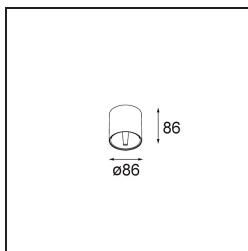

Date
Customer
Project
Type

Smart Tube Surface 82 S 1x DE White Structure

Specifications

Material	12841009
Lifetime	L80B20 @50,000 Hours
Lamp Included	No
Number of Light Sources	1
Light Direction	Down
Optic	Reflector
Input Voltage	Constant Current Driver Required
Electrical Class	III
IP Rating	55
Glow wire rating (°C)	960
Indoor/Outdoor	Indoor
Application	Ceiling
Mounting	Surface
Adjustability	Not Applicable
Primary Colour & Primary Finish	White, Structure
Gross weight (g)	285.0
Remark	<ul style="list-style-type: none"> • Smart spotlight not included • IP54 only when combined with Smart 82 LED IP55 • This is not a complete product. Smart Tube and Smart spotlight required. • This is not a complete product. Smart Tube and Smart spotlight required.