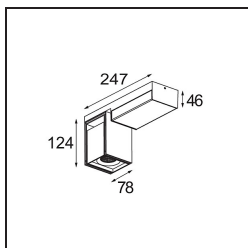

### Specifications

Material	12828166
Light Source Type	LED
LED Type	BRIDGELUX VERO13
LED technology	LED COB
CRI	Min. 90
Colour Temperature	3000K
Lifetime	L80B20 @50,000 Hours
Lamp Included	Yes
Number of Light Sources	1
Binning (SDCM)	3
Light Direction	Down
Optic	Reflector
Measured beam angle (°)	38.6
Input Voltage	230V
Luminaire power (W)	19.0
Electrical Class	I
IP Rating	20
Glow wire rating (°C)	960
Dimming Protocol	Trailing Edge
Indoor/Outdoor	Indoor
Application	Ceiling, Wall
Mounting	Surface
Adjustability	H 360° V -90°/+90°
Distance to Lighted Object (m)	0,1
Primary Colour & Primary Finish	White, Structure
Secondary Colour & Secondary Finish	Bronze, Brushed Anodised
Gross weight (g)	1425.0
Luminous flux per lamp (lm)	1212
Efficacy (lm/W)	63
Glare rating	21