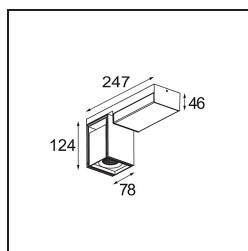

Specifications

Material	12828109
Light Source Type	LED
LED Type	BRIDGELUX VERO13
LED technology	LED COB
CRI	Min. 90
Colour Temperature	3000K
Lifetime	L80B20 @50,000 Hours
Lamp Included	Yes
Number of Light Sources	1
Binning (SDCM)	3
Light Direction	Down
Optic	Reflector
Measured beam angle (°)	38.6
Input Voltage	230V
Luminaire power (W)	19.0
Electrical Class	I
IP Rating	20
Glow wire rating (°C)	960
Dimming Protocol	Trailing Edge
Indoor/Outdoor	Indoor
Application	Ceiling, Wall
Mounting	Surface
Adjustability	H 360° V -90°/+90°
Distance to Lighted Object (m)	0,1
Primary Colour & Primary Finish	White, Structure
Secondary Colour & Secondary Finish	White, Structure
Gross weight (g)	1425.0
Luminous flux per lamp (lm)	1212
Efficacy (lm/W)	63
Glare rating	21