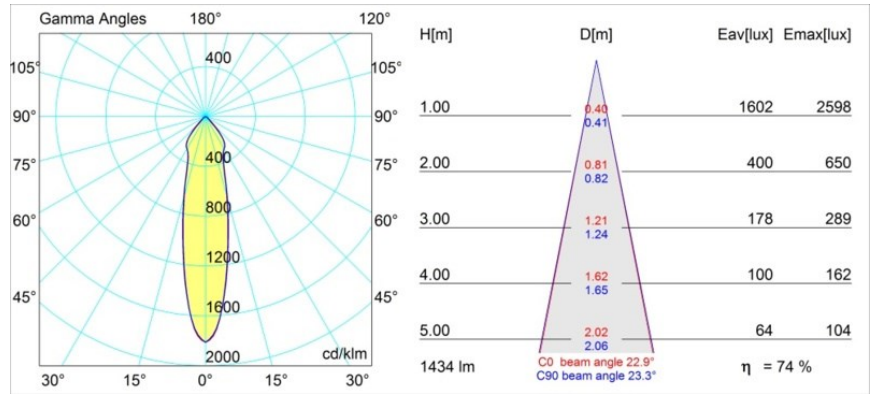

Date
Customer
Project
Type

*Rektor Surface Adjustable 78x78 1x LED 3000K Medium Trailing Edge DI Black Structure - Bronze Brushed Anodised*

With a name derived from the Latin word for “ruler”, the Rektor family has all the qualities of a leader. Strong, guiding, and arguably a good listener. Winner of the 2014 Henry Van de Velde design award, Rektor is an orientable downlighter that showcases the distinguished effects of right angles and accented light direction.

### Specifications

Material	12828067
Light Source Type	LED
LED Type	BRIDGELUX VERO13
LED technology	LED COB
CRI	Min. 90
Colour Temperature	3000K
Lifetime	L80B20 @50,000 Hours
Lamp Included	Yes
Number of Light Sources	1
Binning (SDCM)	3
Light Direction	Down
Optic	Reflector
Measured beam angle (°)	22.9
Input Voltage	230V
Luminaire power (W)	19.0
Electrical Class	I
IP Rating	20
Glow wire rating (°C)	960
Dimming Protocol	Trailing Edge
Indoor/Outdoor	Indoor
Application	Ceiling, Wall
Mounting	Surface
Adjustability	H 360° V -90°/+90°
Distance to Lighted Object (m)	0,1
Primary Colour & Primary Finish	Black, Structure
Secondary Colour & Secondary Finish	Bronze, Brushed Anodised
Gross weight (g)	1425.0
Luminous flux per lamp (lm)	1065
Efficacy (lm/W)	56
Glare rating	23

**TM30 & CRI diagram**

**Light distribution & beam diagram**

Diagrams