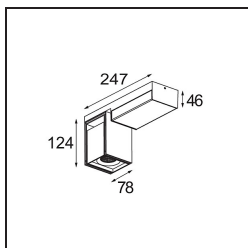

### Specifications

Material	12828067
Light Source Type	LED
LED Type	BRIDGELUX VERO13
LED technology	LED COB
CRI	Min. 90
Colour Temperature	3000K
Lifetime	L80B20 @50,000 Hours
Lamp Included	Yes
Number of Light Sources	1
Binning (SDCM)	3
Light Direction	Down
Optic	Reflector
Measured beam angle (°)	22.9
Input Voltage	230V
Luminaire power (W)	19.0
Electrical Class	I
IP Rating	20
Glow wire rating (°C)	960
Dimming Protocol	Trailing Edge
Indoor/Outdoor	Indoor
Application	Ceiling, Wall
Mounting	Surface
Adjustability	H 360° V -90°/+90°
Distance to Lighted Object (m)	0,1
Primary Colour & Primary Finish	Black, Structure
Secondary Colour & Secondary Finish	Bronze, Brushed Anodised
Gross weight (g)	1425.0
Luminous flux per lamp (lm)	1065
Efficacy (lm/W)	56
Glare rating	23