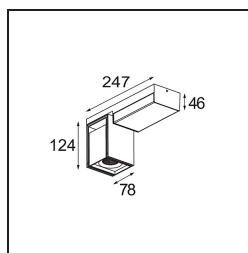

Specifications

Material	12828056
Light Source Type	LED
LED Type	BRIDGELUX VERO13
LED technology	LED COB
CRI	Min. 90
Colour Temperature	3000K
Lifetime	L80B20 @50,000 Hours
Lamp Included	Yes
Number of Light Sources	1
Binning (SDCM)	3
Light Direction	Down
Optic	Reflector
Measured beam angle (°)	22.9
Input Voltage	230V
Luminaire power (W)	19.0
Electrical Class	I
IP Rating	20
Glow wire rating (°C)	960
Dimming Protocol	Trailing Edge
Indoor/Outdoor	Indoor
Application	Ceiling, Wall
Mounting	Surface
Adjustability	H 360° V -90°/+90°
Distance to Lighted Object (m)	0,1
Primary Colour & Primary Finish	Black, Structure
Secondary Colour & Secondary Finish	Black, Structure
Gross weight (g)	1427.0
Luminous flux per lamp (lm)	1065
Efficacy (lm/W)	56
Glare rating	23