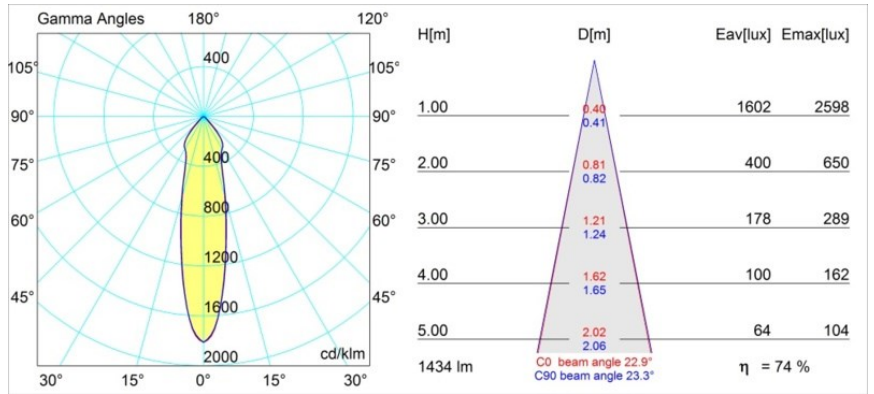

Light distribution & beam diagram