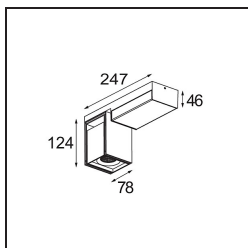

Specifications

Material	12827167
Light Source Type	LED
LED Type	BRIDGELUX VERO13
LED technology	LED COB
CRI	Min. 90
Colour Temperature	3000K
Lifetime	L80B20 @50,000 Hours
Lamp Included	Yes
Number of Light Sources	1
Binning (SDCM)	3
Light Direction	Down
Optic	Reflector
Measured beam angle (°)	38.6
Input Voltage	230V
Luminaire power (W)	19.0
Electrical Class	I
IP Rating	20
Glow wire rating (°C)	960
Dimming Protocol	1-10V, Push-Dim
Indoor/Outdoor	Indoor
Application	Ceiling, Wall
Mounting	Surface
Adjustability	H 360° V -90°/+90°
Distance to Lighted Object (m)	0,1
Primary Colour & Primary Finish	Black, Structure
Secondary Colour & Secondary Finish	Bronze, Brushed Anodised
Gross weight (g)	1382.0
Luminous flux per lamp (lm)	1049
Efficacy (lm/W)	55
Glare rating	21