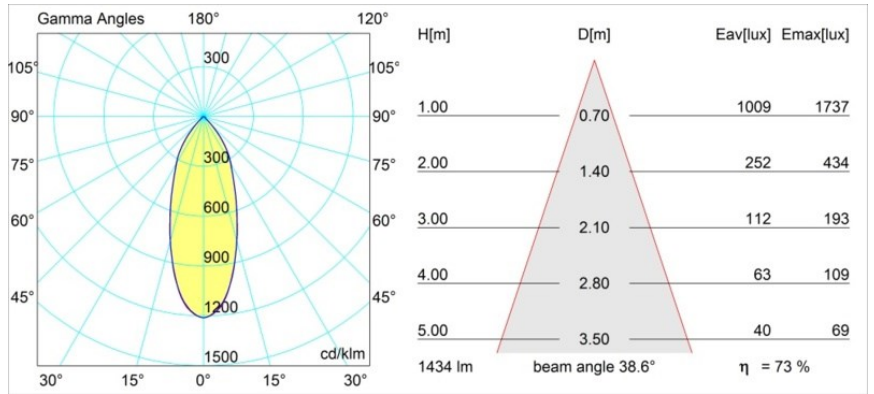

Light distribution & beam diagram