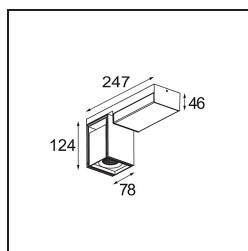

Specifications

Material	12827109
Light Source Type	LED
LED Type	BRIDGELUX VERO13
LED technology	LED COB
CRI	Min. 90
Colour Temperature	3000K
Lifetime	L80B20 @50,000 Hours
Lamp Included	Yes
Number of Light Sources	1
Binning (SDCM)	3
Light Direction	Down
Optic	Reflector
Measured beam angle (°)	38.6
Input Voltage	230V
Luminaire power (W)	19.0
Electrical Class	I
IP Rating	20
Glow wire rating (°C)	960
Dimming Protocol	1-10V, Push-Dim
Indoor/Outdoor	Indoor
Application	Ceiling, Wall
Mounting	Surface
Adjustability	H 360° V -90°/+90°
Distance to Lighted Object (m)	0,1
Primary Colour & Primary Finish	White, Structure
Secondary Colour & Secondary Finish	White, Structure
Gross weight (g)	1382.0
Luminous flux per lamp (lm)	1212
Efficacy (lm/W)	63
Glare rating	21