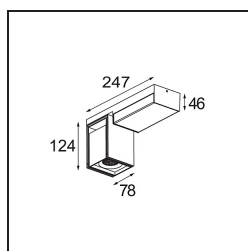

Specifications

Material	12827067
Light Source Type	LED
LED Type	BRIDGELUX VERO13
LED technology	LED COB
CRI	Min. 90
Colour Temperature	3000K
Lifetime	L80B20 @50,000 Hours
Lamp Included	Yes
Number of Light Sources	1
Binning (SDCM)	3
Light Direction	Down
Optic	Reflector
Measured beam angle (°)	22.9
Input Voltage	230V
Luminaire power (W)	19.0
Electrical Class	I
IP Rating	20
Glow wire rating (°C)	960
Dimming Protocol	1-10V, Push-Dim
Indoor/Outdoor	Indoor
Application	Ceiling, Wall
Mounting	Surface
Adjustability	H 360° V -90°/+90°
Distance to Lighted Object (m)	0,1
Primary Colour & Primary Finish	Black, Structure
Secondary Colour & Secondary Finish	Bronze, Brushed Anodised
Gross weight (g)	1382.0
Luminous flux per lamp (lm)	1065
Efficacy (lm/W)	56
Glare rating	23