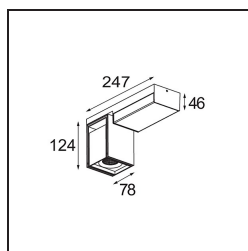

|         |
|---------|
| Datum   |
| Klant   |
| Project |
| Soort   |

*Rektor Surface Adjustable 78x78 1x LED 3000K Medium 1-10V/Push-Dim DI White Structure - White Structure*