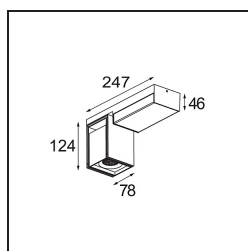

Specifications

Material	12826366
Light Source Type	LED
LED Type	BRIDGELUX WARMDIM 12W
LED technology	LED COB
CRI	Min. 95
Colour Temperature	1800-3000K (Warm Dim)
Lifetime	L80B10 @50,000 Hours
Lamp Included	Yes
Number of Light Sources	1
Binning (SDCM)	3
Light Direction	Down
Optic	Reflector
Measured beam angle (°)	40.9
Input Voltage	230V
Luminaire power (W)	13.5
Electrical Class	I
IP Rating	20
Glow wire rating (°C)	960
Dimming Protocol	Trailing Edge
Indoor/Outdoor	Indoor
Application	Ceiling, Wall
Mounting	Surface
Adjustability	H 360° V -90°/+90°
Distance to Lighted Object (m)	0,1
Primary Colour & Primary Finish	White, Structure
Secondary Colour & Secondary Finish	Bronze, Brushed Anodised
Gross weight (g)	1427.0
Luminous flux per lamp (lm)	864
Efficacy (lm/W)	64
Glare rating	20