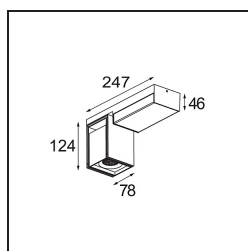

Specifications

Material	12826356
Light Source Type	LED
LED Type	BRIDGELUX WARMDIM 12W
LED technology	LED COB
CRI	Min. 95
Colour Temperature	1800-3000K (Warm Dim)
Lifetime	L80B10 @50,000 Hours
Lamp Included	Yes
Number of Light Sources	1
Binning (SDCM)	3
Light Direction	Down
Optic	Reflector
Measured beam angle (°)	40.5
Input Voltage	230V
Luminaire power (W)	13.5
Electrical Class	I
IP Rating	20
Glow wire rating (°C)	960
Dimming Protocol	Trailing Edge
Indoor/Outdoor	Indoor
Application	Ceiling, Wall
Mounting	Surface
Adjustability	H 360° V -90°/+90°
Distance to Lighted Object (m)	0,1
Primary Colour & Primary Finish	Black, Structure
Secondary Colour & Secondary Finish	Black, Structure
Gross weight (g)	1427.0
Luminous flux per lamp (lm)	810
Efficacy (lm/W)	60
Glare rating	19