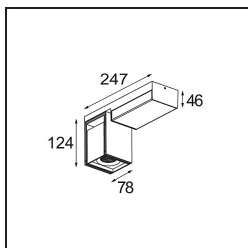

### Specifications

Material	12826256
Light Source Type	LED
LED Type	BRIDGELUX WARMDIM 12W
LED technology	LED COB
CRI	Min. 95
Colour Temperature	1800-3000K (Warm Dim)
Lifetime	L80B10 @50,000 Hours
Lamp Included	Yes
Number of Light Sources	1
Binning (SDCM)	3
Light Direction	Down
Optic	Reflector
Measured beam angle (°)	26.1
Input Voltage	230V
Luminaire power (W)	13.5
Electrical Class	I
IP Rating	20
Glow wire rating (°C)	960
Dimming Protocol	Trailing Edge
Indoor/Outdoor	Indoor
Application	Ceiling, Wall
Mounting	Surface
Adjustability	H 360° V -90°/+90°
Distance to Lighted Object (m)	0,1
Primary Colour & Primary Finish	Black, Structure
Secondary Colour & Secondary Finish	Black, Structure
Gross weight (g)	1427.0
Luminous flux per lamp (lm)	817
Efficacy (lm/W)	60
Glare rating	19