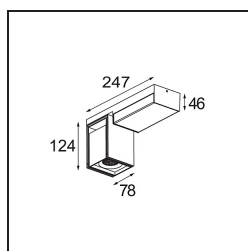

Specifications

Material	12826209
Light Source Type	LED
LED Type	BRIDGELUX WARMDIM 12W
LED technology	LED COB
CRI	Min. 95
Colour Temperature	1800-3000K (Warm Dim)
Lifetime	L80B10 @50,000 Hours
Lamp Included	Yes
Number of Light Sources	1
Binning (SDCM)	3
Light Direction	Down
Optic	Reflector
Measured beam angle (°)	26.0
Input Voltage	230V
Luminaire power (W)	13.5
Electrical Class	I
IP Rating	20
Glow wire rating (°C)	960
Dimming Protocol	Trailing Edge
Indoor/Outdoor	Indoor
Application	Ceiling, Wall
Mounting	Surface
Adjustability	H 360° V -90°/+90°
Distance to Lighted Object (m)	0,1
Primary Colour & Primary Finish	White, Structure
Secondary Colour & Secondary Finish	White, Structure
Gross weight (g)	1427.0
Luminous flux per lamp (lm)	881
Efficacy (lm/W)	65
Glare rating	20