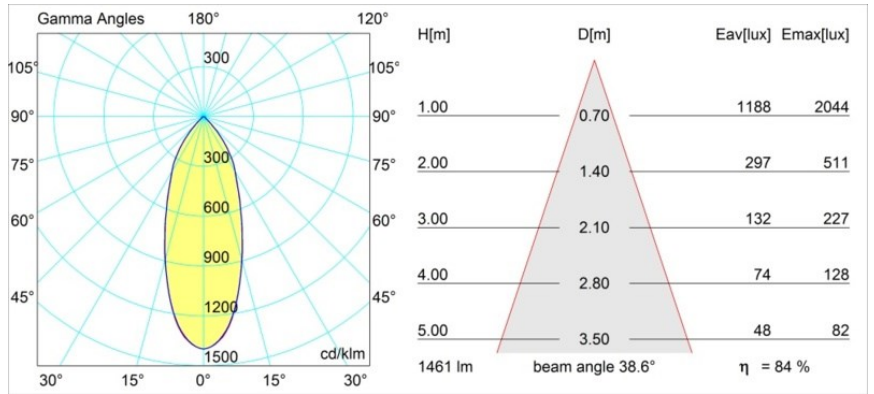

*Rektor Surface Adjustable 78x78 1x LED 2700K Flood Trailing Edge DI White Structure - White Structure*

With a name derived from the Latin word for “ruler”, the Rektor family has all the qualities of a leader. Strong, guiding, and arguably a good listener. Winner of the 2014 Henry Van de Velde design award, Rektor is an orientable downlighter that showcases the distinguished effects of right angles and accented light direction.

### Specifications

Material	12826109
Light Source Type	LED
LED Type	BRIDGELUX VERO13
LED technology	LED COB
CRI	Min. 90
Colour Temperature	2700K
Lifetime	L80B20 @50,000 Hours
Lamp Included	Yes
Number of Light Sources	1
Binning (SDCM)	3
Light Direction	Down
Optic	Reflector
Measured beam angle (°)	38.6
Input Voltage	230V
Luminaire power (W)	19.0
Electrical Class	I
IP Rating	20
Glow wire rating (°C)	960
Dimming Protocol	Trailing Edge
Indoor/Outdoor	Indoor
Application	Ceiling, Wall
Mounting	Surface
Adjustability	H 360° V -90°/+90°
Distance to Lighted Object (m)	0,1
Primary Colour & Primary Finish	White, Structure
Secondary Colour & Secondary Finish	White, Structure
Gross weight (g)	1425.0
Luminous flux per lamp (lm)	1235
Efficacy (lm/W)	65
Glare rating	21

**TM30 & CRI diagram**

**Light distribution & beam diagram**

Diagrams