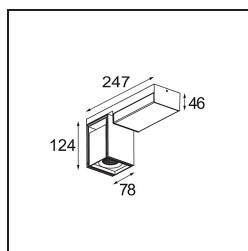

*Rektor Surface Adjustable 78x78 1x LED 2700K Flood Trailing Edge DI White Structure - White Structure*

With a name derived from the Latin word for “ruler”, the Rektor family has all the qualities of a leader. Strong, guiding, and arguably a good listener. Winner of the 2014 Henry Van de Velde design award, Rektor is an orientable downlighter that showcases the distinguished effects of right angles and accented light direction.

### Specifications

Material	12826109
Light Source Type	LED
LED Type	BRIDGELUX VERO13
LED technology	LED COB
CRI	Min. 90
Colour Temperature	2700K
Lifetime	L80B20 @50,000 Hours
Lamp Included	Yes
Number of Light Sources	1
Binning (SDCM)	3
Light Direction	Down
Optic	Reflector
Measured beam angle (°)	38.6
Input Voltage	230V
Luminaire power (W)	19.0
Electrical Class	I
IP Rating	20
Glow wire rating (°C)	960
Dimming Protocol	Trailing Edge
Indoor/Outdoor	Indoor
Application	Ceiling, Wall
Mounting	Surface
Adjustability	H 360° V -90°/+90°
Distance to Lighted Object (m)	0,1
Primary Colour & Primary Finish	White, Structure
Secondary Colour & Secondary Finish	White, Structure
Gross weight (g)	1425.0
Luminous flux per lamp (lm)	1235
Efficacy (lm/W)	65
Glare rating	21