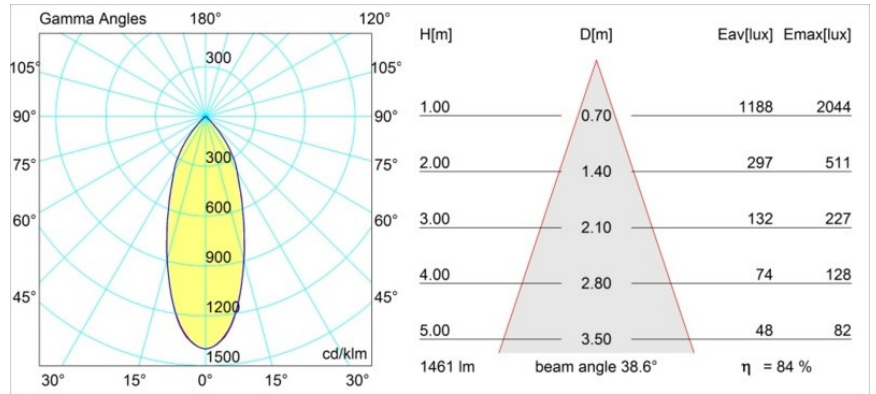

Light distribution & beam diagram