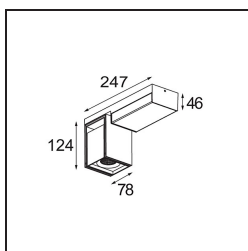

Specifications

Material	12825109
Light Source Type	LED
LED Type	BRIDGELUX VERO13
LED technology	LED COB
CRI	Min. 90
Colour Temperature	2700K
Lifetime	L80B20 @50,000 Hours
Lamp Included	Yes
Number of Light Sources	1
Binning (SDCM)	3
Light Direction	Down
Optic	Reflector
Measured beam angle (°)	38.6
Input Voltage	230V
Luminaire power (W)	19.0
Electrical Class	I
IP Rating	20
Glow wire rating (°C)	960
Dimming Protocol	1-10V, Push-Dim
Indoor/Outdoor	Indoor
Application	Ceiling, Wall
Mounting	Surface
Adjustability	H 360° V -90°/+90°
Distance to Lighted Object (m)	0,1
Primary Colour & Primary Finish	White, Structure
Secondary Colour & Secondary Finish	White, Structure
Gross weight (g)	1382.0
Luminous flux per lamp (lm)	1235
Efficacy (lm/W)	65
Glare rating	21