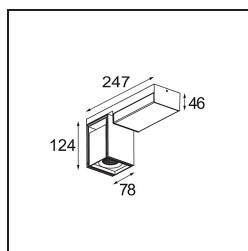

Specifications

Material	12825009
Light Source Type	LED
LED Type	BRIDGELUX VERO13
LED technology	LED COB
CRI	Min. 90
Colour Temperature	2700K
Lifetime	L80B20 @50,000 Hours
Lamp Included	Yes
Number of Light Sources	1
Binning (SDCM)	3
Light Direction	Down
Optic	Reflector
Measured beam angle (°)	22.9
Input Voltage	230V
Luminaire power (W)	19.0
Electrical Class	I
IP Rating	20
Glow wire rating (°C)	960
Dimming Protocol	1-10V, Push-Dim
Indoor/Outdoor	Indoor
Application	Ceiling, Wall
Mounting	Surface
Adjustability	H 360° V -90°/+90°
Distance to Lighted Object (m)	0,1
Primary Colour & Primary Finish	White, Structure
Secondary Colour & Secondary Finish	White, Structure
Gross weight (g)	1382.0
Luminous flux per lamp (lm)	1257
Efficacy (lm/W)	66
Glare rating	23