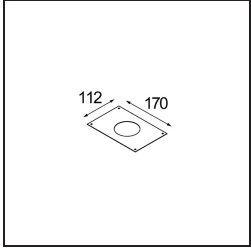

Specifications

Material	12822132
Light Source Type	LED
LED Type	BRIDGELUX VERO13
LED technology	LED COB
CRI	Min. 90
Colour Temperature	3000K
Lifetime	L80B20 @50,000 Hours
Lamp Included	Yes
Number of Light Sources	1
Binning (SDCM)	3
Light Direction	Down
Optic	Reflector
Measured beam angle (°)	38.6
Input Voltage	Constant Current Driver Required
Electrical Class	III
IP Rating	20
Glow wire rating (°C)	960
Indoor/Outdoor	Indoor
Application	Ceiling, Wall
Mounting	Semi-Recessed
Cut-out size (mm)	ø65
Mounting depth (mm)	70.0
Adjustability	H 360° V -90°/+90°
Distance to Lighted Object (m)	0,1
Primary Colour & Primary Finish	Black, Structure
Gross weight (g)	741.0
Drive current (mA)	350 500
Min. forward voltage (Vf)	29,1 29,9
Max. forward voltage (Vf)	33,7 34,7
Connected load (W)	11,0 16,2
Luminous flux per lamp (lm)	765 1049
Efficacy (lm/W)	70 65
Glare rating	20 21

TM30 & CRI diagram

Light distribution & beam diagram

Diagrams

Installation Accessories

10490330 Installation Housing 172x112x100

12291330 Plaster Kit 170x112 - 65 1x

Choose a required accessory