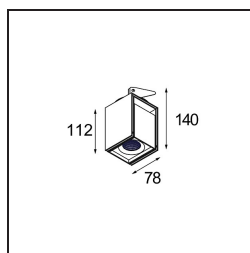

Specifications

Material	12822132
Light Source Type	LED
LED Type	BRIDGELUX VERO13
LED technology	LED COB
CRI	Min. 90
Colour Temperature	3000K
Lifetime	L80B20 @50,000 Hours
Lamp Included	Yes
Number of Light Sources	1
Binning (SDCM)	3
Light Direction	Down
Optic	Reflector
Measured beam angle (°)	38.6
Input Voltage	Constant Current Driver Required
Electrical Class	III
IP Rating	20
Glow wire rating (°C)	960
Indoor/Outdoor	Indoor
Application	Ceiling, Wall
Mounting	Semi-Recessed
Cut-out size (mm)	ø65
Mounting depth (mm)	70.0
Adjustability	H 360° V -90°/+90°
Distance to Lighted Object (m)	0,1
Primary Colour & Primary Finish	Black, Structure
Gross weight (g)	741.0
Drive current (mA)	350 500
Min. forward voltage (Vf)	29,1 29,9
Max. forward voltage (Vf)	33,7 34,7
Connected load (W)	11,0 16,2
Luminous flux per lamp (lm)	765 1049
Efficacy (lm/W)	70 65
Glare rating	20 21