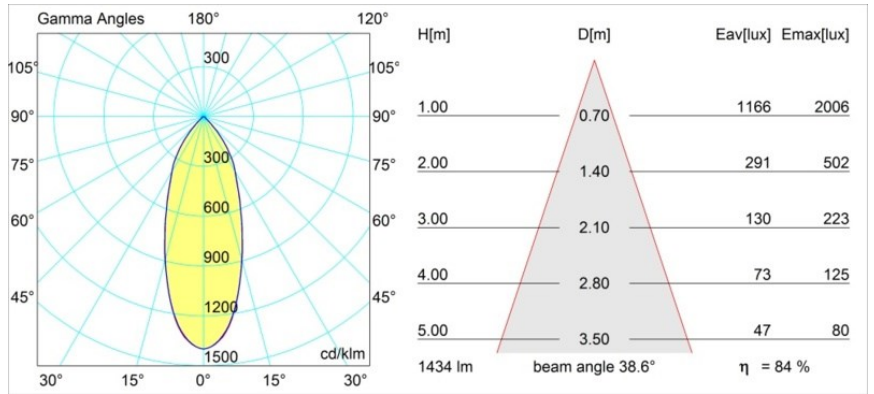

Light distribution & beam diagram