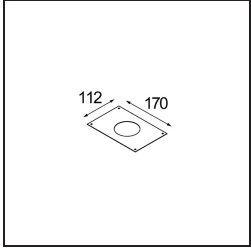

Date
Customer
Project
Type

Rektor Semi-Recessed Adjustable 78x78 1x LED 3000K Flood DE White Structure

Specifications

Material	12822109
Light Source Type	LED
LED Type	BRIDGELUX VERO13
LED technology	LED COB
CRI	Min. 90
Colour Temperature	3000K
Lifetime	L80B20 @50,000 Hours
Lamp Included	Yes
Number of Light Sources	1
Binning (SDCM)	3
Light Direction	Down
Optic	Reflector
Measured beam angle (°)	38.6
Input Voltage	Constant Current Driver Required
Electrical Class	III
IP Rating	20
Glow wire rating (°C)	960
Indoor/Outdoor	Indoor
Application	Ceiling, Wall
Mounting	Semi-Recessed
Cut-out size (mm)	ø65
Mounting depth (mm)	70.0
Adjustability	H 360° V -90°/+90°
Distance to Lighted Object (m)	0,1
Primary Colour & Primary Finish	White, Structure
Gross weight (g)	741.0
Drive current (mA)	350 500
Min. forward voltage (Vf)	29,1 29,9
Max. forward voltage (Vf)	33,7 34,7
Connected load (W)	11,0 16,2
Luminous flux per lamp (lm)	884 1212
Efficacy (lm/W)	80 75
Glare rating	20 21

TM30 & CRI diagram

Light distribution & beam diagram

Diagrams

Installation Accessories

10490330 Installation Housing 172x112x100

12291330 Plaster Kit 170x112 - 65 1x

Choose a required accessory