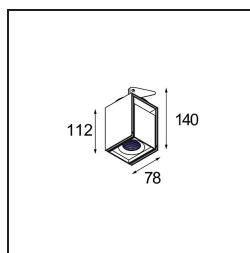

Date
Customer
Project
Type

Rektor Semi-Recessed Adjustable 78x78 1x LED 3000K Flood DE White Structure

Specifications

Material	12822109
Light Source Type	LED
LED Type	BRIDGELUX VERO13
LED technology	LED COB
CRI	Min. 90
Colour Temperature	3000K
Lifetime	L80B20 @50,000 Hours
Lamp Included	Yes
Number of Light Sources	1
Binning (SDCM)	3
Light Direction	Down
Optic	Reflector
Measured beam angle (°)	38.6
Input Voltage	Constant Current Driver Required
Electrical Class	III
IP Rating	20
Glow wire rating (°C)	960
Indoor/Outdoor	Indoor
Application	Ceiling, Wall
Mounting	Semi-Recessed
Cut-out size (mm)	ø65
Mounting depth (mm)	70.0
Adjustability	H 360° V -90°/+90°
Distance to Lighted Object (m)	0,1
Primary Colour & Primary Finish	White, Structure
Gross weight (g)	741.0
Drive current (mA)	350 500
Min. forward voltage (Vf)	29,1 29,9
Max. forward voltage (Vf)	33,7 34,7
Connected load (W)	11,0 16,2
Luminous flux per lamp (lm)	884 1212
Efficacy (lm/W)	80 75
Glare rating	20 21