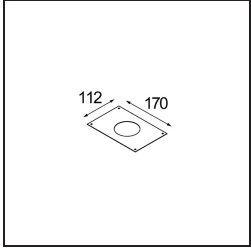

Date
Customer
Project
Type

Rektor Semi-Recessed Adjustable 78x78 1x LED 3000K Medium DE White Structure

Specifications

Material	12822009
Light Source Type	LED
LED Type	BRIDGELUX VERO13
LED technology	LED COB
CRI	Min. 90
Colour Temperature	3000K
Lifetime	L80B20 @50,000 Hours
Lamp Included	Yes
Number of Light Sources	1
Binning (SDCM)	3
Light Direction	Down
Optic	Reflector
Measured beam angle (°)	22.9
Input Voltage	Constant Current Driver Required
Electrical Class	III
IP Rating	20
Glow wire rating (°C)	960
Indoor/Outdoor	Indoor
Application	Ceiling, Wall
Mounting	Semi-Recessed
Cut-out size (mm)	ø65
Mounting depth (mm)	70.0
Adjustability	H 360° V -90°/+90°
Distance to Lighted Object (m)	0,1
Primary Colour & Primary Finish	White, Structure
Gross weight (g)	741.0
Drive current (mA)	350 500
Min. forward voltage (Vf)	29,1 29,9
Max. forward voltage (Vf)	33,7 34,7
Connected load (W)	11,0 16,2
Luminous flux per lamp (lm)	900 1234
Efficacy (lm/W)	82 76
Glare rating	22 23

TM30 & CRI diagram

Light distribution & beam diagram

Installation Accessories

10490330 Installation Housing 172x112x100

12291330 Plaster Kit 170x112 - 65 1x

Choose a required accessory