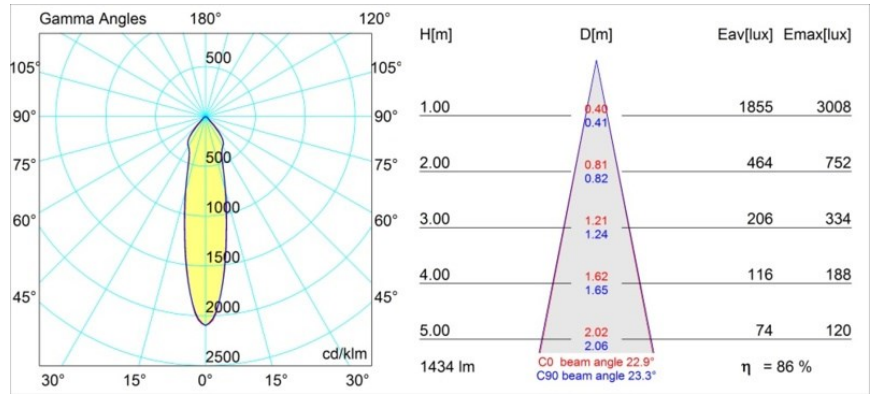

Light distribution & beam diagram