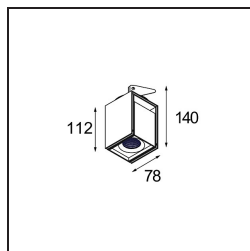

Date
Customer
Project
Type

Rektor Semi-Recessed Adjustable 78x78 1x LED 3000K Medium DE White Structure

Specifications

Material	12822009
Light Source Type	LED
LED Type	BRIDGELUX VERO13
LED technology	LED COB
CRI	Min. 90
Colour Temperature	3000K
Lifetime	L80B20 @50,000 Hours
Lamp Included	Yes
Number of Light Sources	1
Binning (SDCM)	3
Light Direction	Down
Optic	Reflector
Measured beam angle (°)	22.9
Input Voltage	Constant Current Driver Required
Electrical Class	III
IP Rating	20
Glow wire rating (°C)	960
Indoor/Outdoor	Indoor
Application	Ceiling, Wall
Mounting	Semi-Recessed
Cut-out size (mm)	ø65
Mounting depth (mm)	70.0
Adjustability	H 360° V -90°/+90°
Distance to Lighted Object (m)	0,1
Primary Colour & Primary Finish	White, Structure
Gross weight (g)	741.0
Drive current (mA)	350 500
Min. forward voltage (Vf)	29,1 29,9
Max. forward voltage (Vf)	33,7 34,7
Connected load (W)	11,0 16,2
Luminous flux per lamp (lm)	900 1234
Efficacy (lm/W)	82 76
Glare rating	22 23