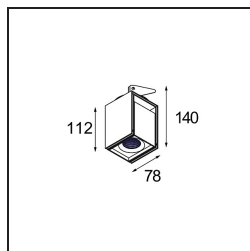

Date
Customer
Project
Type

FFD_Rektor Semi-Recessed Adjustable 78x78 1x LED 1800-3000K WD Flood DE Black Structure

With a name derived from the Latin word for “ruler”, the Rektor family has all the qualities of a leader. Strong, guiding, and arguably a good listener. Winner of the 2014 Henry Van de Velde design award, Rektor is an orientable downlighter that showcases the distinguished effects of right angles and accented light direction.

Specifications

Material	12821332
Light Source Type	LED
LED Type	BRIDGELUX WARMDIM 12W
LED technology	LED COB
CRI	Min. 95
Colour Temperature	1800-3000K (Warm Dim)
Lifetime	L80B10 @50,000 Hours
Lamp Included	Yes
Number of Light Sources	1
CIE flux code	97 100 100 100 84
Binning (SDCM)	3
Light Direction	Down
Optic	Reflector
Measured beam angle (°)	40.5
Input Voltage	Constant Current Driver Required
Electrical Class	III
IP Rating	20
Glow wire rating (°C)	960
Indoor/Outdoor	Indoor
Application	Ceiling, Wall
Mounting	Semi-Recessed
Cut-out size (mm)	ø65
Mounting depth (mm)	70.0
Adjustability	H 360° V -90°/+90°
Distance to Lighted Object (m)	0,1
Primary Colour & Primary Finish	Black, Structure
Gross weight (g)	741.0
Drive current (mA)	350
Min. forward voltage (Vf)	30,6
Max. forward voltage (Vf)	37,0
Connected load (W)	12,0
Luminous flux per lamp (lm)	810
Efficacy (lm/W)	67
Glare rating	19