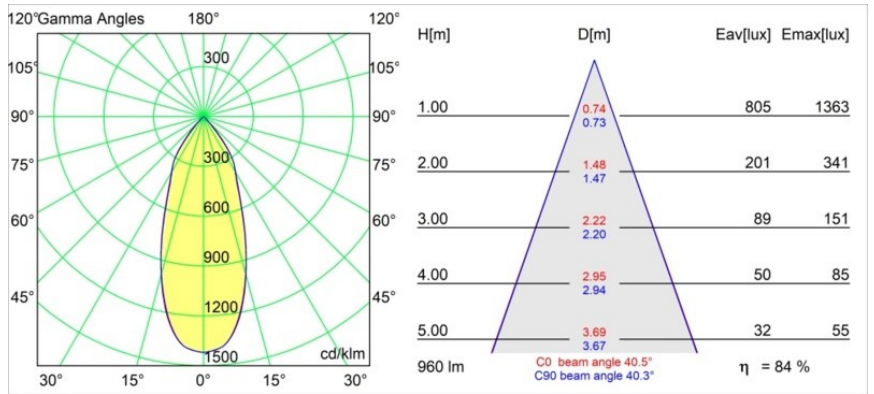

Light distribution & beam diagram