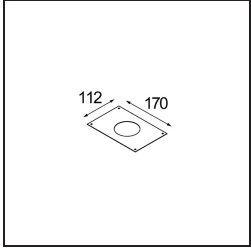

Specifications

Material	12821332
Light Source Type	LED
LED Type	BRIDGELUX WARMDIM 12W
LED technology	LED COB
CRI	Min. 95
Colour Temperature	1800-3000K (Warm Dim)
Lifetime	L80B10 @50,000 Hours
Lamp Included	Yes
Number of Light Sources	1
CIE flux code	97 100 100 100 84
Binning (SDCM)	3
Light Direction	Down
Optic	Reflector
Measured beam angle (°)	40.5
Input Voltage	Constant Current Driver Required
Electrical Class	III
IP Rating	20
Glow wire rating (°C)	960
Indoor/Outdoor	Indoor
Application	Ceiling, Wall
Mounting	Semi-Recessed
Cut-out size (mm)	ø65
Mounting depth (mm)	70.0
Adjustability	H 360° V -90°/+90°
Distance to Lighted Object (m)	0,1
Primary Colour & Primary Finish	Black, Structure
Gross weight (g)	741.0
Drive current (mA)	350
Min. forward voltage (Vf)	30,6
Max. forward voltage (Vf)	37,0
Connected load (W)	12,0
Luminous flux per lamp (lm)	810
Efficacy (lm/W)	67
Glare rating	19

TM30 & CRI diagram

Light distribution & beam diagram

Installation Accessories

10490330 Installation Housing 172x112x100

12291330 Plaster Kit 170x112 - 65 1x

Choose a required accessory