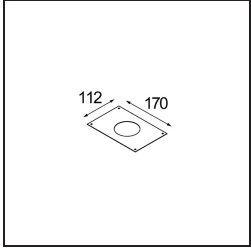

Specifications

Material	12821132
Light Source Type	LED
LED Type	BRIDGELUX VERO13
LED technology	LED COB
CRI	Min. 90
Colour Temperature	2700K
Lifetime	L80B20 @50,000 Hours
Lamp Included	Yes
Number of Light Sources	1
Binning (SDCM)	3
Light Direction	Down
Optic	Reflector
Measured beam angle (°)	38.6
Input Voltage	Constant Current Driver Required
Electrical Class	III
IP Rating	20
Glow wire rating (°C)	960
Indoor/Outdoor	Indoor
Application	Ceiling, Wall
Mounting	Semi-Recessed
Cut-out size (mm)	ø65
Mounting depth (mm)	70.0
Adjustability	H 360° V -90°/+90°
Distance to Lighted Object (m)	0,1
Primary Colour & Primary Finish	Black, Structure
Gross weight (g)	741.0
Drive current (mA)	350 500
Min. forward voltage (Vf)	29,1 29,9
Max. forward voltage (Vf)	33,7 34,7
Connected load (W)	11,0 16,2
Luminous flux per lamp (lm)	779 1069
Efficacy (lm/W)	71 66
Glare rating	20 21

TM30 & CRI diagram

Light distribution & beam diagram

Diagrams

Installation Accessories

10490330 Installation Housing 172x112x100

12291330 Plaster Kit 170x112 - 65 1x

Choose a required accessory