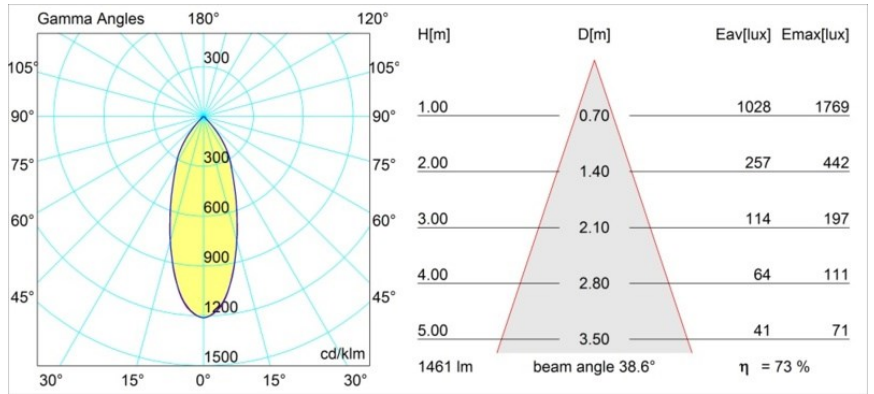

Light distribution & beam diagram