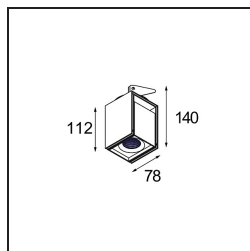

Date
Customer
Project
Type

Rektor Semi-Recessed Adjustable 78x78 1x LED 2700K Flood DE Black Structure

With a name derived from the Latin word for “ruler”, the Rektor family has all the qualities of a leader. Strong, guiding, and arguably a good listener. Winner of the 2014 Henry Van de Velde design award, Rektor is an orientable downlighter that showcases the distinguished effects of right angles and accented light direction.

Specifications

Material	12821132
Light Source Type	LED
LED Type	BRIDGELUX VERO13
LED technology	LED COB
CRI	Min. 90
Colour Temperature	2700K
Lifetime	L80B20 @50,000 Hours
Lamp Included	Yes
Number of Light Sources	1
Binning (SDCM)	3
Light Direction	Down
Optic	Reflector
Measured beam angle (°)	38.6
Input Voltage	Constant Current Driver Required
Electrical Class	III
IP Rating	20
Glow wire rating (°C)	960
Indoor/Outdoor	Indoor
Application	Ceiling, Wall
Mounting	Semi-Recessed
Cut-out size (mm)	ø65
Mounting depth (mm)	70.0
Adjustability	H 360° V -90°/+90°
Distance to Lighted Object (m)	0,1
Primary Colour & Primary Finish	Black, Structure
Gross weight (g)	741.0
Drive current (mA)	350 500
Min. forward voltage (Vf)	29,1 29,9
Max. forward voltage (Vf)	33,7 34,7
Connected load (W)	11,0 16,2
Luminous flux per lamp (lm)	779 1069
Efficacy (lm/W)	71 66
Glare rating	20 21