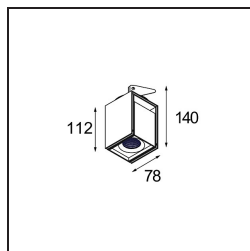

Date
Customer
Project
Type

Rektor Semi-Recessed Adjustable 78x78 1x LED 2700K Flood DE White Structure

Specifications

Material	12821109
Light Source Type	LED
LED Type	BRIDGELUX VERO13
LED technology	LED COB
CRI	Min. 90
Colour Temperature	2700K
Lifetime	L80B20 @50,000 Hours
Lamp Included	Yes
Number of Light Sources	1
Binning (SDCM)	3
Light Direction	Down
Optic	Reflector
Measured beam angle (°)	38.6
Input Voltage	Constant Current Driver Required
Electrical Class	III
IP Rating	20
Glow wire rating (°C)	960
Indoor/Outdoor	Indoor
Application	Ceiling, Wall
Mounting	Semi-Recessed
Cut-out size (mm)	ø65
Mounting depth (mm)	70.0
Adjustability	H 360° V -90°/+90°
Distance to Lighted Object (m)	0,1
Primary Colour & Primary Finish	White, Structure
Gross weight (g)	741.0
Drive current (mA)	350 500
Min. forward voltage (Vf)	29,1 29,9
Max. forward voltage (Vf)	33,7 34,7
Connected load (W)	11,0 16,2
Luminous flux per lamp (lm)	900 1235
Efficacy (lm/W)	82 76
Glare rating	20 21