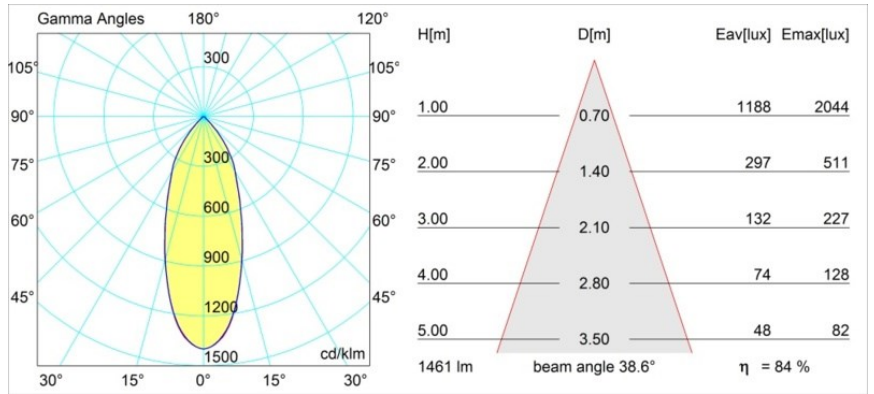

Light distribution & beam diagram