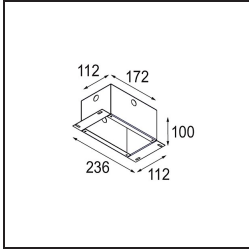

Date
Customer
Project
Type

Rektor Semi-Recessed Adjustable 78x78 1x LED 2700K Flood DE White Structure

Specifications

Material	12821109
Light Source Type	LED
LED Type	BRIDGELUX VERO13
LED technology	LED COB
CRI	Min. 90
Colour Temperature	2700K
Lifetime	L80B20 @50,000 Hours
Lamp Included	Yes
Number of Light Sources	1
Binning (SDCM)	3
Light Direction	Down
Optic	Reflector
Measured beam angle (°)	38.6
Input Voltage	Constant Current Driver Required
Electrical Class	III
IP Rating	20
Glow wire rating (°C)	960
Indoor/Outdoor	Indoor
Application	Ceiling, Wall
Mounting	Semi-Recessed
Cut-out size (mm)	ø65
Mounting depth (mm)	70.0
Adjustability	H 360° V -90°/+90°
Distance to Lighted Object (m)	0,1
Primary Colour & Primary Finish	White, Structure
Gross weight (g)	741.0
Drive current (mA)	350 500
Min. forward voltage (Vf)	29,1 29,9
Max. forward voltage (Vf)	33,7 34,7
Connected load (W)	11,0 16,2
Luminous flux per lamp (lm)	900 1235
Efficacy (lm/W)	82 76
Glare rating	20 21

TM30 & CRI diagram

Light distribution & beam diagram

Diagrams

Installation Accessories

10490330 Installation Housing 172x112x100

12291330 Plaster Kit 170x112 - 65 1x

Choose a required accessory