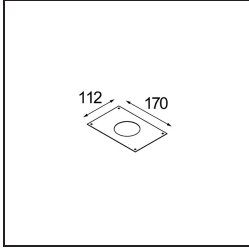

Date
Customer
Project
Type

Rektor Semi-Recessed Adjustable 78x78 1x LED 2700K Flood DE White Structure

Specifications

Material	12821109
Light Source Type	LED
LED Type	BRIDGELUX VERO13
LED technology	LED COB
CRI	Min. 90
Colour Temperature	2700K
Lifetime	L80B20 @50,000 Hours
Lamp Included	Yes
Number of Light Sources	1
Binning (SDCM)	3
Light Direction	Down
Optic	Reflector
Measured beam angle (°)	38.6
Input Voltage	Constant Current Driver Required
Electrical Class	III
IP Rating	20
Glow wire rating (°C)	960
Indoor/Outdoor	Indoor
Application	Ceiling, Wall
Mounting	Semi-Recessed
Cut-out size (mm)	ø65
Mounting depth (mm)	70.0
Adjustability	H 360° V -90°/+90°
Distance to Lighted Object (m)	0,1
Primary Colour & Primary Finish	White, Structure
Gross weight (g)	741.0
Drive current (mA)	350 500
Min. forward voltage (Vf)	29,1 29,9
Max. forward voltage (Vf)	33,7 34,7
Connected load (W)	11,0 16,2
Luminous flux per lamp (lm)	900 1235
Efficacy (lm/W)	82 76
Glare rating	20 21

TM30 & CRI diagram

Light distribution & beam diagram

Diagrams

Installation Accessories

10490330 Installation Housing 172x112x100

12291330 Plaster Kit 170x112 - 65 1x

Choose a required accessory