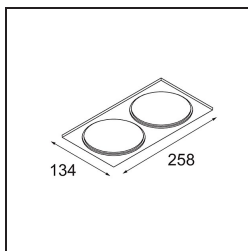

Date _____
Customer _____
Project _____
Type _____

Mask Smart 115 2x Gold Matt

Specifications

Material	12810146
Lamp Included	No
Number of Light Sources	2
Light Direction	Down
Optic	Reflector
IP Rating	20
Glow wire rating (°C)	960
Indoor/Outdoor	Indoor
Application	Ceiling, Wall
Adjustability	Not Applicable
Primary Colour & Primary Finish	Gold, Matt
Gross weight (g)	184.0

Specifications