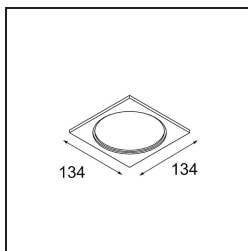

Date _____
Customer _____
Project _____
Type _____

Mask Smart 115 1x Gold Matt

Specifications

Material	12810046
Lamp Included	No
Number of Light Sources	1
Light Direction	Down
Optic	Reflector
IP Rating	20
Glow wire rating (°C)	960
Indoor/Outdoor	Indoor
Application	Ceiling, Wall
Adjustability	Not Applicable
Primary Colour & Primary Finish	Gold, Matt
Gross weight (g)	112.0

Specifications