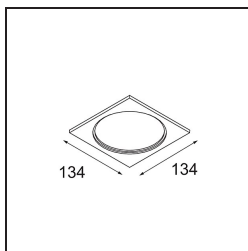

Date _____
Customer _____
Project _____
Type _____

Mask Smart 115 1x Gold Matt

Specifications

Material	12810046
Lamp Included	No
Number of Light Sources	1
Light Direction	Down
Optic	Reflector
IP Rating	20
Glow wire rating (°C)	960
Indoor/Outdoor	Indoor
Application	Ceiling, Wall
Adjustability	Not Applicable
Primary Colour & Primary Finish	Gold, Matt
Gross weight (g)	112.0