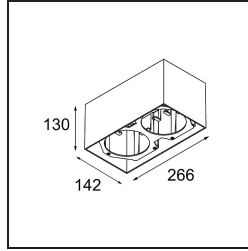

Date

Customer

Project

Type

FFD_Smart Box Surface 115 2x DE Black Structure

Specifications

Material	12802132
Lifetime	L80B20 @50,000 Hours
Lamp Included	No
Number of Light Sources	2
Light Direction	Down
Input Voltage	Constant Current Driver Required
Electrical Class	III
IP Rating	20
Glow wire rating (°C)	960
Indoor/Outdoor	Indoor
Application	Ceiling
Mounting	Surface
Adjustability	Not Applicable
Primary Colour & Primary Finish	Black, Structure
Gross weight (g)	1469.0
Remark	<ul style="list-style-type: none"> • Smart spotlight not included • This is not a complete product. Smart Box, Smart Mask and Smart spotlight required. • This is not a complete product. Smart Box, Smart Mask and Smart spotlight required.

If recessed spotlights are a no-go for your project, but our Smart designs are still on top of your wish list, then Smart Box is your answer. You have the choice of a square or rectangular design, housing one or two spotlights. A larger Smart Box is also an option if you wish to include Smart 115 directional spotlights.