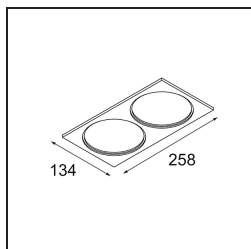

Decorative Accessories

- **12810109** Mask Smart 115 2x White Structure
- **12810132** Mask Smart 115 2x Black Structure
- **12810146** Mask Smart 115 2x Gold Matt

■ Choose a required accessory