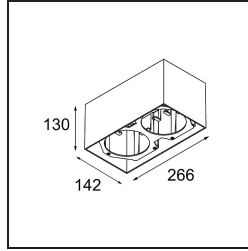

---

*Smart Box Surface 115 2x DE White Structure*

**Specifications**

Material	12802109
Lifetime	L80B20 @50,000 Hours
Lamp Included	No
Number of Light Sources	2
Light Direction	Down
Optic	Reflector
Input Voltage	Constant Current Driver Required
Electrical Class	III
IP Rating	20
Glow wire rating (°C)	960
Indoor/Outdoor	Indoor
Application	Ceiling
Mounting	Surface
Adjustability	Not Applicable
Primary Colour & Primary Finish	White, Structure
Gross weight (g)	1469.0
Remark	<ul style="list-style-type: none"> <li>• Smart spotlight not included</li> <li>• This is not a complete product. Smart Box, Smart Mask and Smart spotlight required.</li> <li>• This is not a complete product. Smart Box, Smart Mask and Smart spotlight required.</li> </ul>