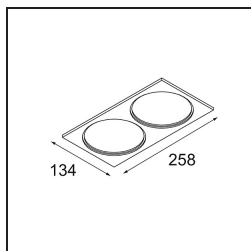

Decorative Accessories

- **12810109** Mask Smart 115 2x White Structure
- **12810132** Mask Smart 115 2x Black Structure
- **12810146** Mask Smart 115 2x Gold Matt

■ Choose a required accessory