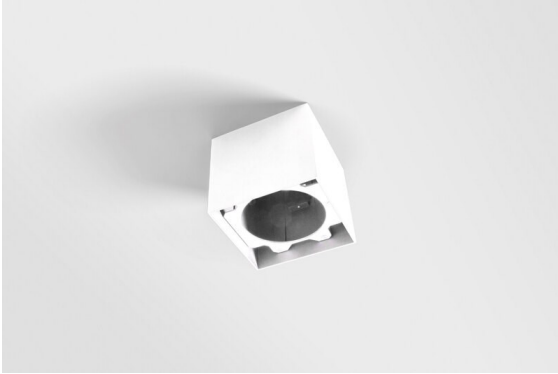

---

*FFD\_Smart Box Surface 115 1x DE White Structure*

**Specifications**

Material	12802009
Lifetime	L80B20 @50,000 Hours
Lamp Included	No
Number of Light Sources	1
Light Direction	Down
Optic	Reflector
Input Voltage	Constant Current Driver Required
Electrical Class	III
IP Rating	20
Glow wire rating (°C)	960
Indoor/Outdoor	Indoor
Application	Ceiling
Mounting	Surface
Adjustability	Not Applicable
Primary Colour & Primary Finish	White, Structure
Gross weight (g)	1012.0
Remark	<ul style="list-style-type: none"> <li>• Smart spotlight not included</li> <li>• This is not a complete product. Smart Box, Smart Mask and Smart spotlight required.</li> <li>• This is not a complete product. Smart Box, Smart Mask and Smart spotlight required.</li> </ul>

If recessed spotlights are a no-go for your project, but our Smart designs are still on top of your wish list, then Smart Box is your answer. You have the choice of a square or rectangular design, housing one or two spotlights. A larger Smart Box is also an option if you wish to include Smart 115 directional spotlights.