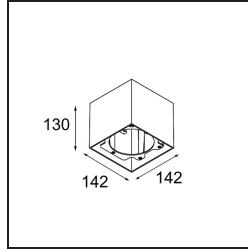

---

*FFD\_Smart Box Surface 115 1x DE White Structure*

**Specifications**

Material	12802009
Lifetime	L80B20 @50,000 Hours
Lamp Included	No
Number of Light Sources	1
Light Direction	Down
Optic	Reflector
Input Voltage	Constant Current Driver Required
Electrical Class	III
IP Rating	20
Glow wire rating (°C)	960
Indoor/Outdoor	Indoor
Application	Ceiling
Mounting	Surface
Adjustability	Not Applicable
Primary Colour & Primary Finish	White, Structure
Gross weight (g)	1012.0
Remark	<ul style="list-style-type: none"> <li>• Smart spotlight not included</li> <li>• This is not a complete product. Smart Box, Smart Mask and Smart spotlight required.</li> <li>• This is not a complete product. Smart Box, Smart Mask and Smart spotlight required.</li> </ul>