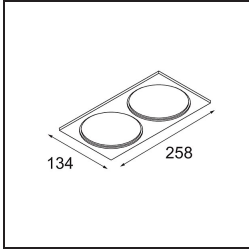

Decorative Accessories

- **12810109** Mask Smart 115 2x White Structure
- **12810132** Mask Smart 115 2x Black Structure
- **12810146** Mask Smart 115 2x Gold Matt

■ Choose a required accessory