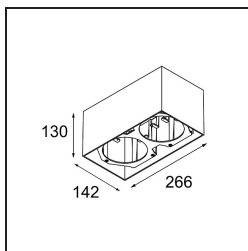

Date
Customer
Project
Type

FFD_Smart Box Surface 115 2x 1800-3000K WD Trailing Edge DI White Structure

Specifications

Material	12801309
Colour Temperature	1800-3000K (Warm Dim)
Lifetime	L80B20 @50,000 Hours
Lamp Included	No
Number of Light Sources	2
Light Direction	Down
Optic	Reflector
Input Voltage	230V
Electrical Class	I
IP Rating	20
Glow wire rating (°C)	960
Dimming Protocol	Trailing Edge
Indoor/Outdoor	Indoor
Application	Ceiling
Mounting	Surface
Adjustability	Not Applicable
Primary Colour & Primary Finish	White, Structure
Gross weight (g)	2026.0
Remark	<ul style="list-style-type: none"> • Smart spotlight not included • This is not a complete product. Smart Box, Smart Mask and Smart spotlight required. • This is not a complete product. Smart Box, Smart Mask and Smart spotlight required.

If recessed spotlights are a no-go for your project, but our Smart designs are still on top of your wish list, then Smart Box is your answer. You have the choice of a square or rectangular design, housing one or two spotlights. A larger Smart Box is also an option if you wish to include Smart 115 directional spotlights.