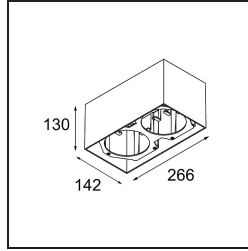

Date
Customer
Project
Type

FFD_Smart Box Surface 115 2x 1-10V/Push-Dim DI Black Structure

Specifications

Material	12801132
Lifetime	L80B20 @50,000 Hours
Lamp Included	No
Number of Light Sources	2
Light Direction	Down
Optic	Reflector
Input Voltage	230V
Electrical Class	I
IP Rating	20
Glow wire rating (°C)	960
Dimming Protocol	1-10V, Push-Dim
Indoor/Outdoor	Indoor
Application	Ceiling
Mounting	Surface
Adjustability	Not Applicable
Primary Colour & Primary Finish	Black, Structure
Gross weight (g)	1899.0
Remark	<ul style="list-style-type: none"> • Smart spotlight not included • This is not a complete product. Smart Box, Smart Mask and Smart spotlight required. • This is not a complete product. Smart Box, Smart Mask and Smart spotlight required.

If recessed spotlights are a no-go for your project, but our Smart designs are still on top of your wish list, then Smart Box is your answer. You have the choice of a square or rectangular design, housing one or two spotlights. A larger Smart Box is also an option if you wish to include Smart 115 directional spotlights.