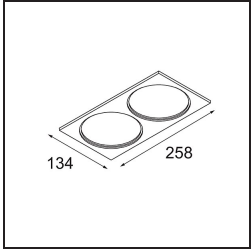

Decorative Accessories

- **12810109** Mask Smart 115 2x White Structure
- **12810132** Mask Smart 115 2x Black Structure
- **12810146** Mask Smart 115 2x Gold Matt

■ Choose a required accessory