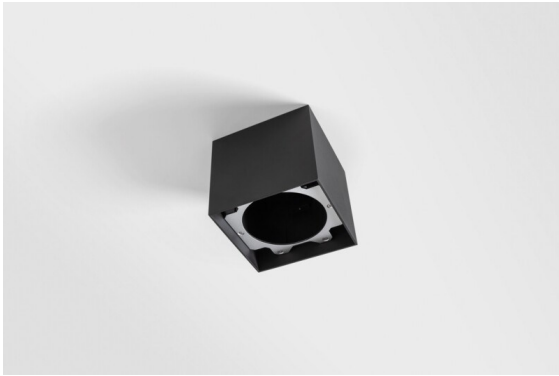

Date

Customer

Project

Type

FFD_Smart Box Surface 115 1x 1800-3000K WD Trailing Edge DI Black Structure

Specifications

Material	12800332
Colour Temperature	1800-3000K (Warm Dim)
Lifetime	L80B20 @50,000 Hours
Lamp Included	No
Number of Light Sources	1
Light Direction	Down
Optic	Reflector
Input Voltage	230V
Electrical Class	I
IP Rating	20
Glow wire rating (°C)	960
Dimming Protocol	Trailing Edge
Indoor/Outdoor	Indoor
Application	Ceiling
Mounting	Surface
Adjustability	Not Applicable
Primary Colour & Primary Finish	Black, Structure
Gross weight (g)	1308.0
Remark	<ul style="list-style-type: none"> • Smart spotlight not included • This is not a complete product. Smart Box, Smart Mask and Smart spotlight required. • This is not a complete product. Smart Box, Smart Mask and Smart spotlight required.

If recessed spotlights are a no-go for your project, but our Smart designs are still on top of your wish list, then Smart Box is your answer. You have the choice of a square or rectangular design, housing one or two spotlights. A larger Smart Box is also an option if you wish to include Smart 115 directional spotlights.

Decorative Accessories

- **12810009** Mask Smart 115 1x White Structure
- **12810032** Mask Smart 115 1x Black Structure
- **12810046** Mask Smart 115 1x Gold Matt

■ Choose a required accessory