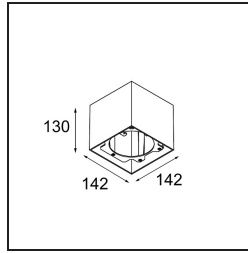

Date

Customer

Project

Type

FFD_Smart Box Surface 115 1x 1800-3000K WD Trailing Edge DI Black Structure

Specifications

Material	12800332
Colour Temperature	1800-3000K (Warm Dim)
Lifetime	L80B20 @50,000 Hours
Lamp Included	No
Number of Light Sources	1
Light Direction	Down
Optic	Reflector
Input Voltage	230V
Electrical Class	I
IP Rating	20
Glow wire rating (°C)	960
Dimming Protocol	Trailing Edge
Indoor/Outdoor	Indoor
Application	Ceiling
Mounting	Surface
Adjustability	Not Applicable
Primary Colour & Primary Finish	Black, Structure
Gross weight (g)	1308.0
Remark	<ul style="list-style-type: none"> • Smart spotlight not included • This is not a complete product. Smart Box, Smart Mask and Smart spotlight required. • This is not a complete product. Smart Box, Smart Mask and Smart spotlight required.

If recessed spotlights are a no-go for your project, but our Smart designs are still on top of your wish list, then Smart Box is your answer. You have the choice of a square or rectangular design, housing one or two spotlights. A larger Smart Box is also an option if you wish to include Smart 115 directional spotlights.