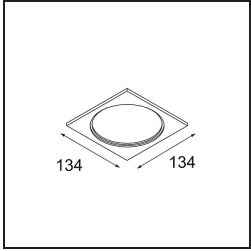

Decorative Accessories

- **12810009** Mask Smart 115 1x White Structure
- **12810032** Mask Smart 115 1x Black Structure
- **12810046** Mask Smart 115 1x Gold Matt

■ Choose a required accessory