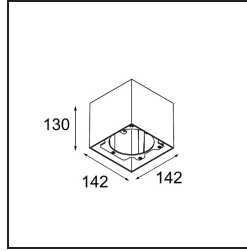


Date

Customer

Project

Type

Smart Box Surface 115 1x DALI DI Black Structure

If recessed spotlights are a no-go for your project, but our Smart designs are still on top of your wish list, then Smart Box is your answer. You have the choice of a square or rectangular design, housing one or two spotlights. A larger Smart Box is also an option if you wish to include Smart 115 directional spotlights.

Specifications

Material	12800232
Lifetime	L80B20 @50,000 Hours
Lamp Included	No
Number of Light Sources	1
Light Direction	Down
Optic	Reflector
Input Voltage	230V
Electrical Class	I
IP Rating	20
Glow wire rating (°C)	960
Dimming Protocol	DALI
DALI Standard	DALI-2
Indoor/Outdoor	Indoor
Application	Ceiling
Mounting	Surface
Adjustability	Not Applicable
Primary Colour & Primary Finish	Black, Structure
Gross weight (g)	1232.0
Remark	<ul style="list-style-type: none"> • Smart spotlight not included • This is not a complete product. Smart Box, Smart Mask and Smart spotlight required. • This is not a complete product. Smart Box, Smart Mask and Smart spotlight required.