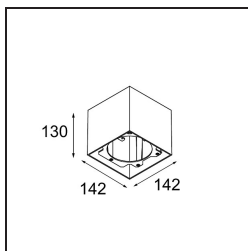

Date
Customer
Project
Type

FFD_Smart Box Surface 115 1x DALI DI White Structure

Specifications

Material	12800209
Lifetime	L80B20 @50,000 Hours
Lamp Included	No
Number of Light Sources	1
Light Direction	Down
Optic	Reflector
Input Voltage	230V
Electrical Class	I
IP Rating	20
Glow wire rating (°C)	960
Dimming Protocol	DALI
DALI Standard	DALI-2
Indoor/Outdoor	Indoor
Application	Ceiling
Mounting	Surface
Adjustability	Not Applicable
Primary Colour & Primary Finish	White, Structure
Gross weight (g)	1232.0
Remark	<ul style="list-style-type: none"> • Smart spotlight not included • This is not a complete product. Smart Box, Smart Mask and Smart spotlight required. • This is not a complete product. Smart Box, Smart Mask and Smart spotlight required.