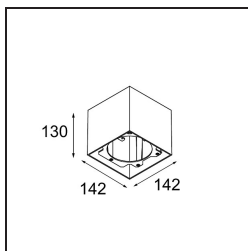

| |
|----------|
| Date |
| Customer |
| Project |
| Type |

FFD_Smart Box Surface 115 1x Trailing Edge DI White Structure

Specifications

| | |
|---------------------------------|--|
| Material | 12800009 |
| Lifetime | L80B20 @50,000 Hours |
| Lamp Included | No |
| Number of Light Sources | 1 |
| Light Direction | Down |
| Optic | Reflector |
| Input Voltage | 230V |
| Electrical Class | I |
| IP Rating | 20 |
| Glow wire rating (°C) | 960 |
| Dimming Protocol | Trailing Edge |
| Indoor/Outdoor | Indoor |
| Application | Ceiling |
| Mounting | Surface |
| Adjustability | Not Applicable |
| Primary Colour & Primary Finish | White, Structure |
| Gross weight (g) | 1202.0 |
| Remark | <ul style="list-style-type: none"> • Smart spotlight not included • This is not a complete product. Smart Box, Smart Mask and Smart spotlight required. • This is not a complete product. Smart Box, Smart Mask and Smart spotlight required. |

If recessed spotlights are a no-go for your project, but our Smart designs are still on top of your wish list, then Smart Box is your answer. You have the choice of a square or rectangular design, housing one or two spotlights. A larger Smart Box is also an option if you wish to include Smart 115 directional spotlights.