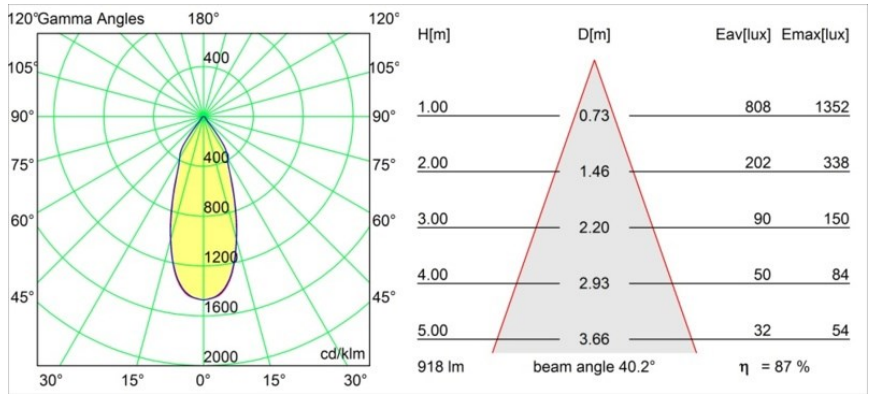

Light distribution & beam diagram