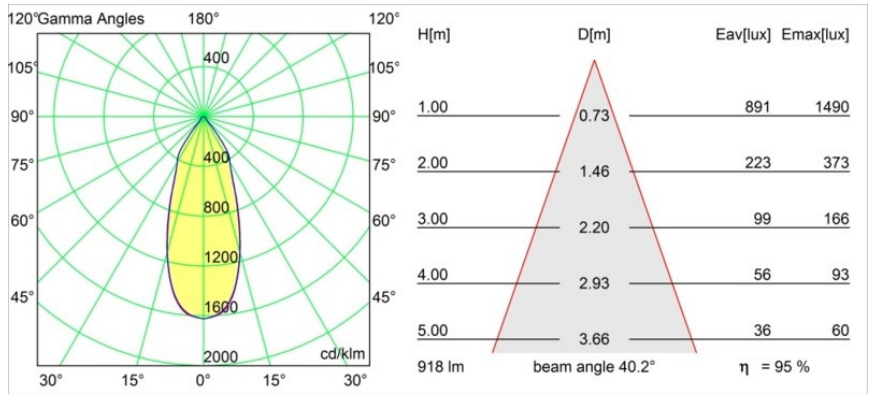

Light distribution & beam diagram