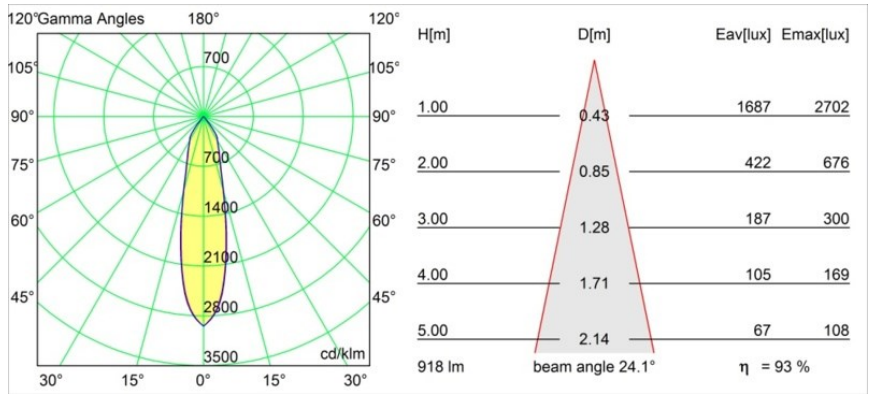

Light distribution & beam diagram