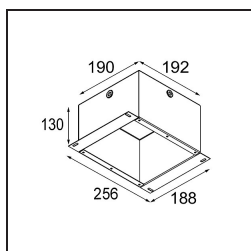

Installation Accessories

- **10889830** Installation Housing 192x190x130