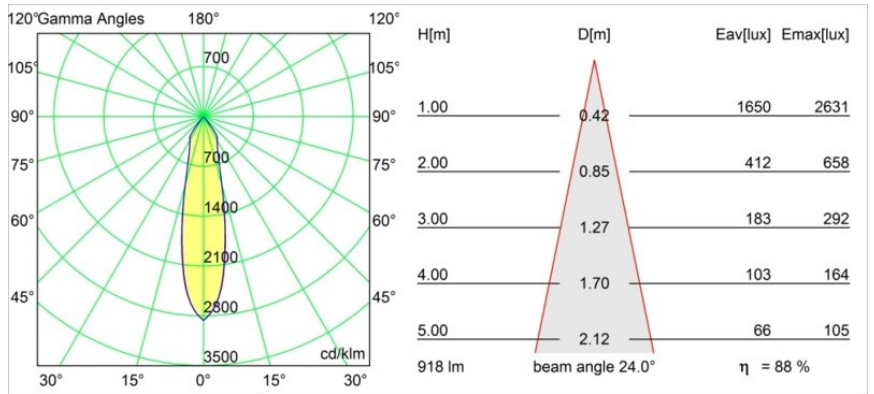

Light distribution & beam diagram