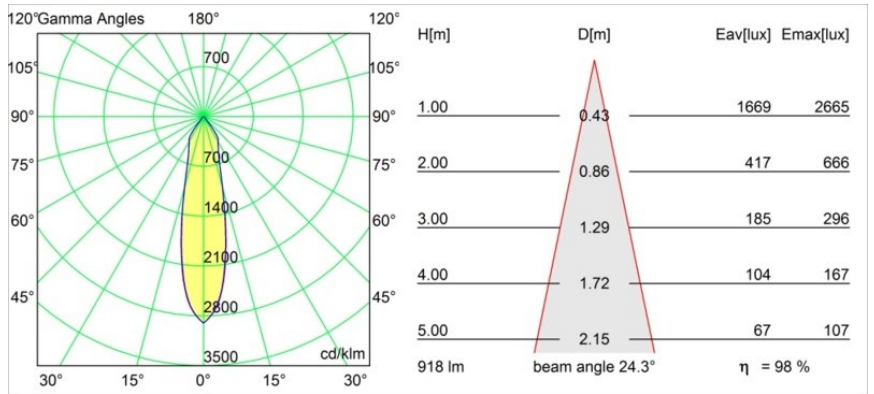

Light distribution & beam diagram