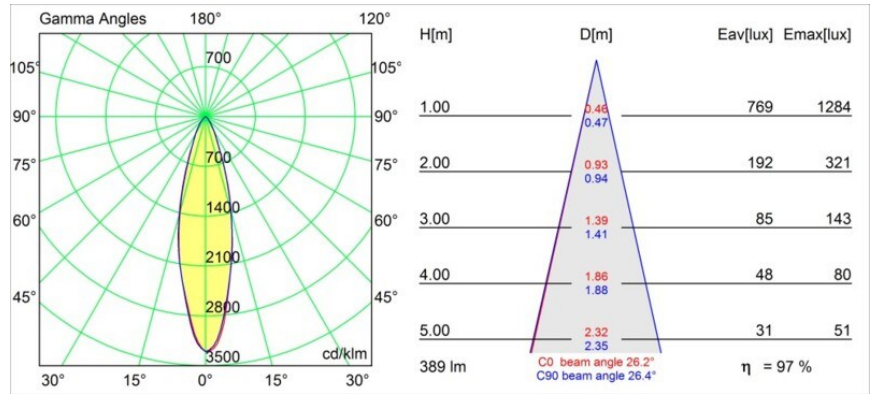

Light distribution & beam diagram