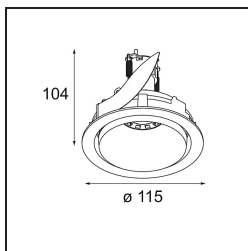

Date
Customer
Project
Type

FFD_Smart Kup Recessed Adjustable 115 1x GU10 Black Structure

Specifications

Material	12792032
Light Source Type	GU10
Lifetime	L80B20 @50,000 Hours
Lamp Included	No
Number of Light Sources	1
Light Direction	Down
Optic	Reflector
Input Voltage	230V
Electrical Class	III
IP Rating	20
Glow wire rating (°C)	960
Indoor/Outdoor	Indoor
Application	Ceiling, Wall
Mounting	Recessed
Cut-out size (mm)	ø108
Mounting depth (mm)	130.0
Adjustability	H 355° V 30°
Distance to Lighted Object (m)	0,1
Primary Colour & Primary Finish	Black, Structure
Gross weight (g)	410.0