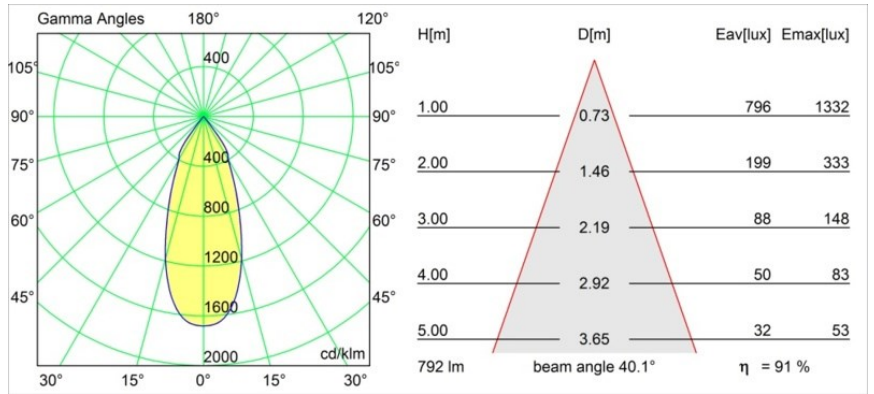

Light distribution & beam diagram