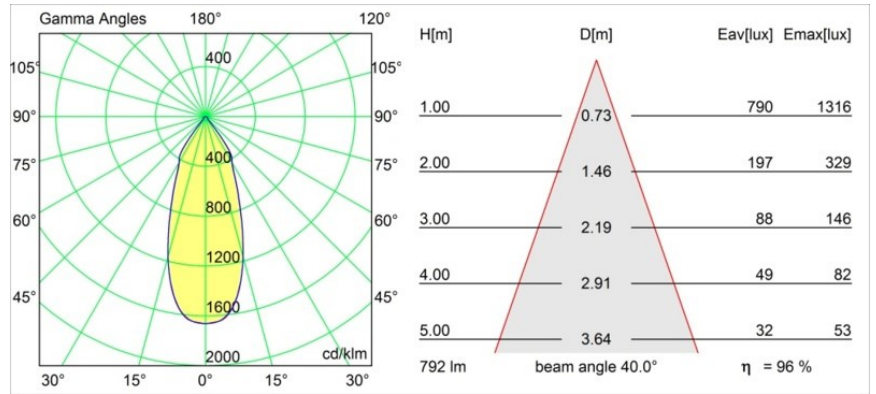

Light distribution & beam diagram