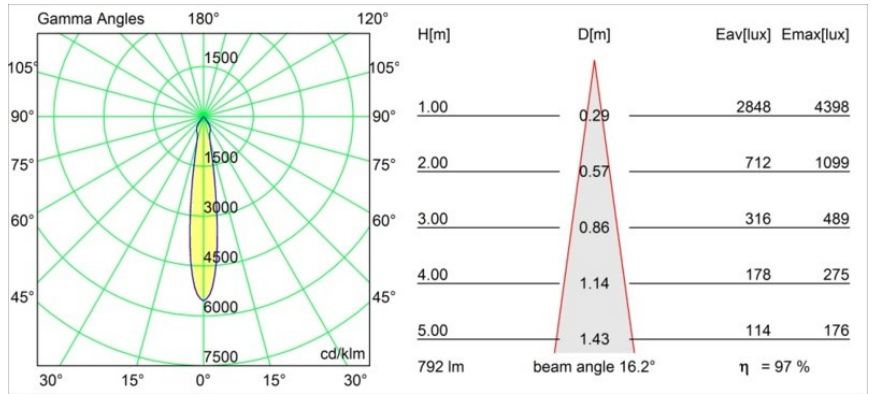

Light distribution & beam diagram