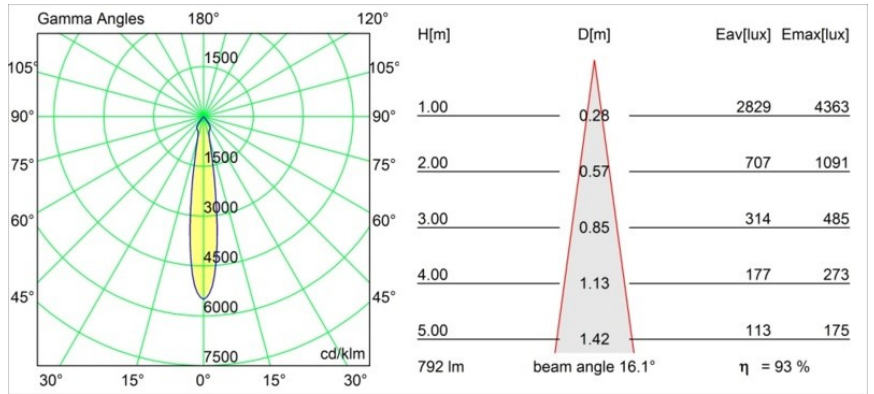

Light distribution & beam diagram