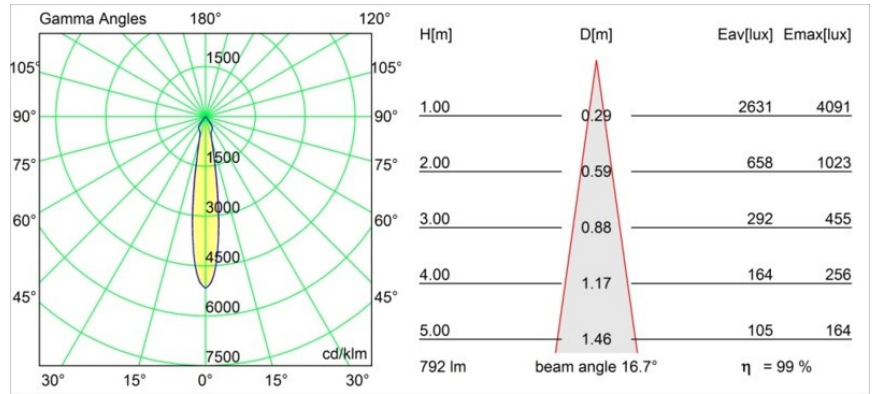

Light distribution & beam diagram