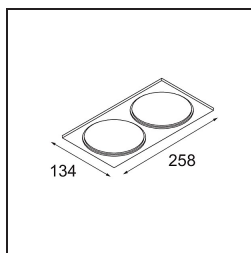

---

Livello abbagliamento	17	18	19
Remark	• 3500K su richiesta		

---

**TM30 & CRI diagram**

**Light distribution & beam diagram**

Diagrams

**Accessori Decorativi**

- 12810009** Mask Smart 115 1x White Structure
- 12810032** Mask Smart 115 1x Black Structure
- 12810046** Mask Smart 115 1x Gold Matt