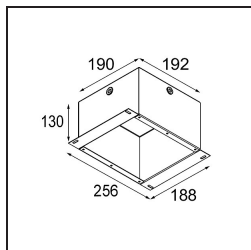

Accessori Installazione

- **10889830** Installation Housing 192x190x130