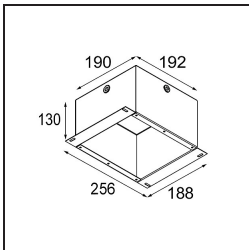

Installation Accessories

- **10889830** Installation Housing 192x190x130