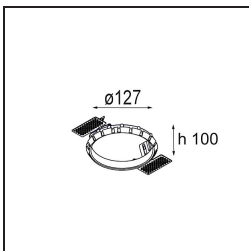

- **12810230** Ring Recessed 115 1x

Choose a required accessory