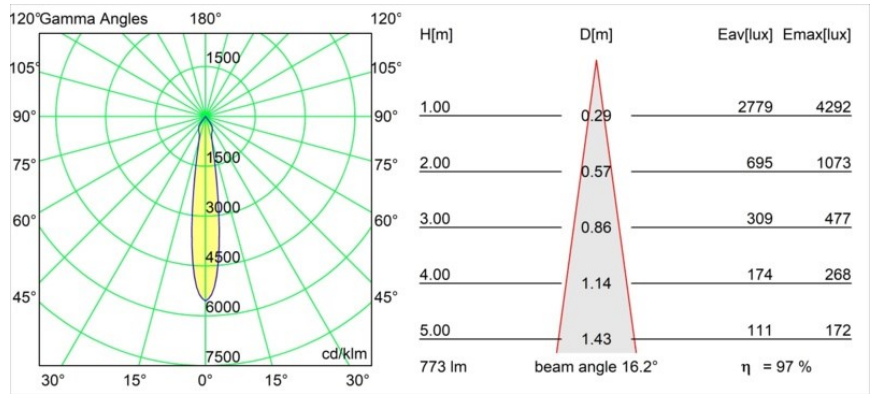

Light distribution & beam diagram