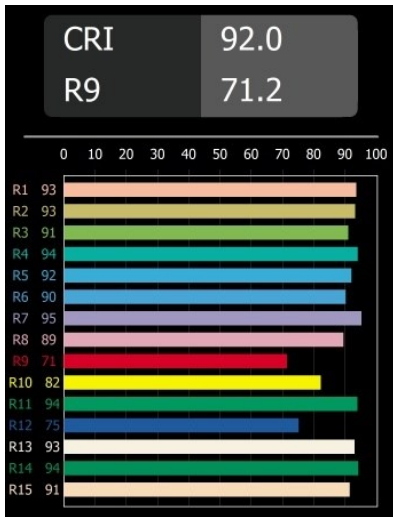

**Specifications**

Material	12791432
Light Source Type	LED
LED Type	BRIDGELUX V8G8
LED technology	LED COB
CRI	Min. 90
Colour Temperature	3000K
Lifetime	L80B10 @50,000 Hours
Lamp Included	Yes
Number of Light Sources	1
CIE flux code	101 100 100 100 93
Binning (SDCM)	2
Light Direction	Down
Optic	Reflector
Measured beam angle (°)	16.1
Input Voltage	Constant Current Driver Required
Electrical Class	III
IP Rating	20
Glow wire rating (°C)	960
Indoor/Outdoor	Indoor
Application	Ceiling, Wall
Mounting	Recessed
Cut-out size (mm)	ø108
Mounting depth (mm)	100.0
Adjustability	H 355° V 30°
Distance to Lighted Object (m)	0,1
Primary Colour & Primary Finish	Black, Structure
Gross weight (g)	434.0
Drive current (mA)	350      500      700
Min. forward voltage (Vf)	13,2      13,7      14,2
Max. forward voltage (Vf)	15,0      15,4      16,0
Connected load (W)	5,0      7,2      10,6
Luminous flux per lamp (lm)	538      722      928
Efficacy (lm/W)	108      100      88
Glare rating	15      16      17

---

Remark

- 3500K on request
-

**TM30 & CRI diagram**

**Light distribution & beam diagram**

**Decorative Accessories**

- 12810009** Mask Smart 115 1x White Structure
- 12810032** Mask Smart 115 1x Black Structure
- 12810046** Mask Smart 115 1x Gold Matt