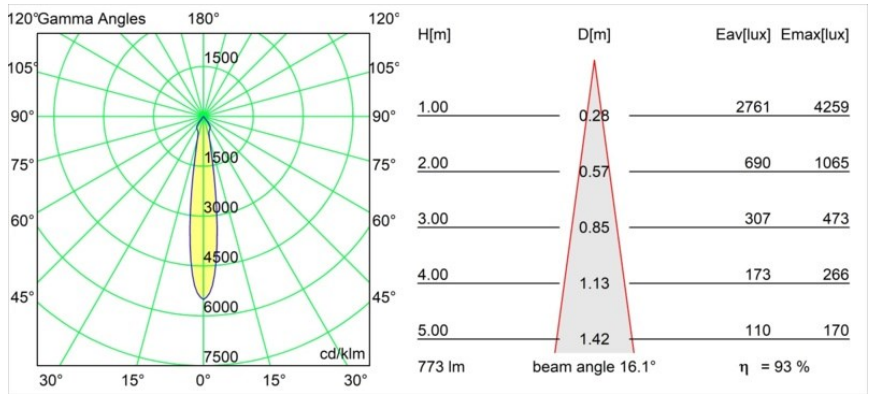

Light distribution & beam diagram